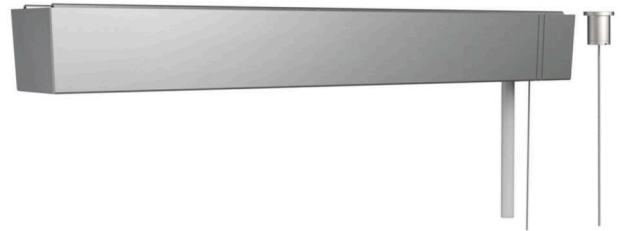

Accessories - Pattern wire suspension with ceiling cylinder

Rectangular canopy L=317mm sg, metal ceiling cylinder, 2 wires D=1.2 L=1900; Housing colour silver grey/white aluminium RAL 9006; . Anschlussleitung 5x0,75. Light Control: netlife easy01C; Regiolux Classification: netlife easy; Control signal: DALI; Number of control gear (max): 32; Communication: Bluetooth; App name: Osram BT Config; Osram BT Control; Note: up to 4 DALI sensors or DALI push button coupler can also be connected; System extension: easy01S; Application: Office, Meeting rooms, Corridors, Classrooms, Secondary rooms; Function: Motion detection*, Corridor function*, presence detection*, Daylight control*, Tunable white (only with DT8 luminaires), Manual dimming, *only by auxiliary devices. Suspension set without cross-spans Operation and configuration via the Osram BT Control app.

CHARACTERISTICS

Order number	91100125135
EAN number	4020863377695
Commodity code	94059900
Certification mark	Indoor, CE

ELECTRICAL ENGINEERING

Wiring	5x0.75mm ²
--------	-----------------------

MECHANICS

Housing colour	silver grey/white aluminium RAL 9006
Dimensions (LxWxDxH)	317mm x 44.5mm x 39mm
Weight (net)	0.58kg
Type of installation	Pendant individual mounting, Pendant light strip mounting

Dimensions

L	317 mm	Length
B	44.5 mm	Width
H	39 mm	Height

DEEP-LINK

<https://www.regiolux.de/en/article/91100125135>

LC SYSTEM

CHARACTERISTICS

Regiolux Classification	netlife easy
Control signal	DALI
Number of control gear (max)	32
Communication	Bluetooth
App name	Osram BT Config; Osram BT Control
Note	up to 4 DALI sensors or DALI push button coupler can also be connected
System extension	easy01S
Application	Office, Meeting rooms, Corridors, Classrooms, Secondary rooms
Function	Motion detection*, Corridor function*, presence detection*, Daylight control*, Tunable white (only with DT8 luminaires), Manual dimming, *only by auxiliary devices